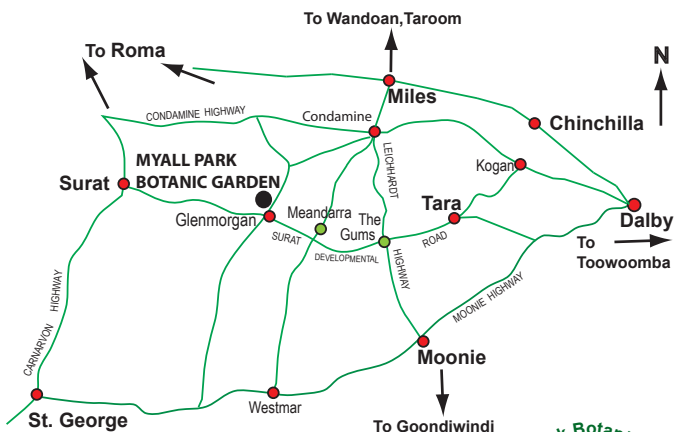

BGCI

Plants for the Plan

**Botanic
Gardens
Conservation
International**