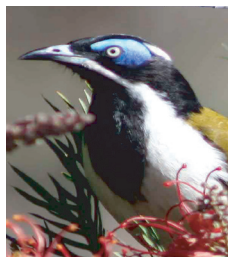

Come explore our bushland botanic garden

Myall Park Botanic Garden Glenmorgan
Queensland

Discover

amazing flora

Discover

incredible fauna

Discover

surprises along a variety of walks

Open 20 January to 20 December
www.myallparkbotanicgarden.org.au

Come explore our collections

**Myall Park Botanic Garden
Glenmorgan Queensland**

Grevillea 'Robyn Gordon'
Emblem of Western
Downs Regional Council
Collection of flora

Special gifts
Collection of Grevillea fine china
books and more

**Enjoy clear evening skies for viewing the stars at this
heritage listed Garden.**

Enjoy a day visit or stay over.

Enjoy the collection of art: of nature and man.